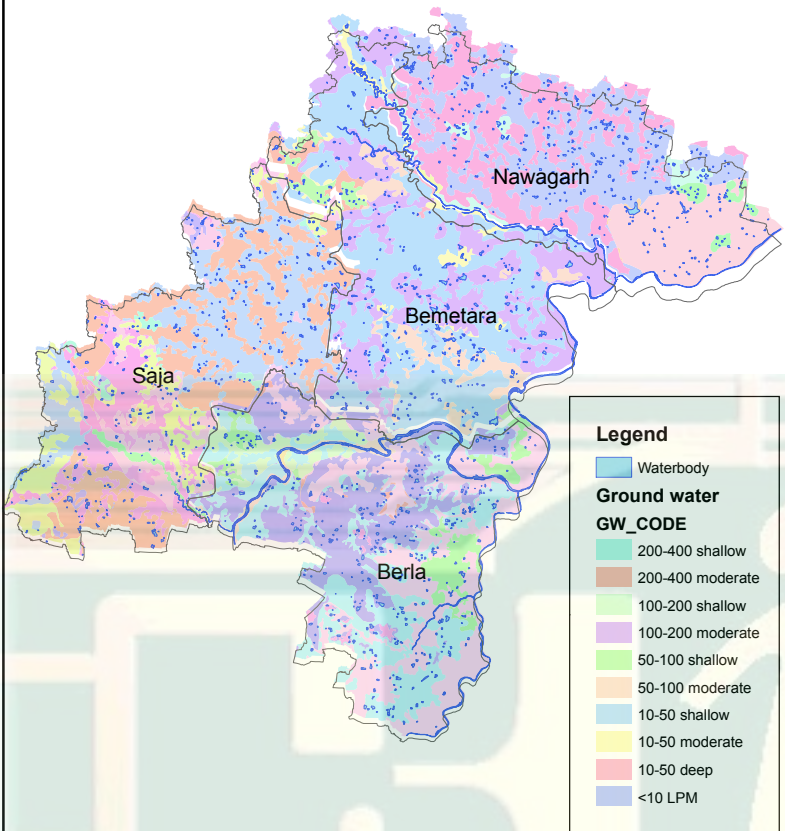

DISTRICT-BEMETARA

Ground Water Prospect Map

Lithology Map

Location Map