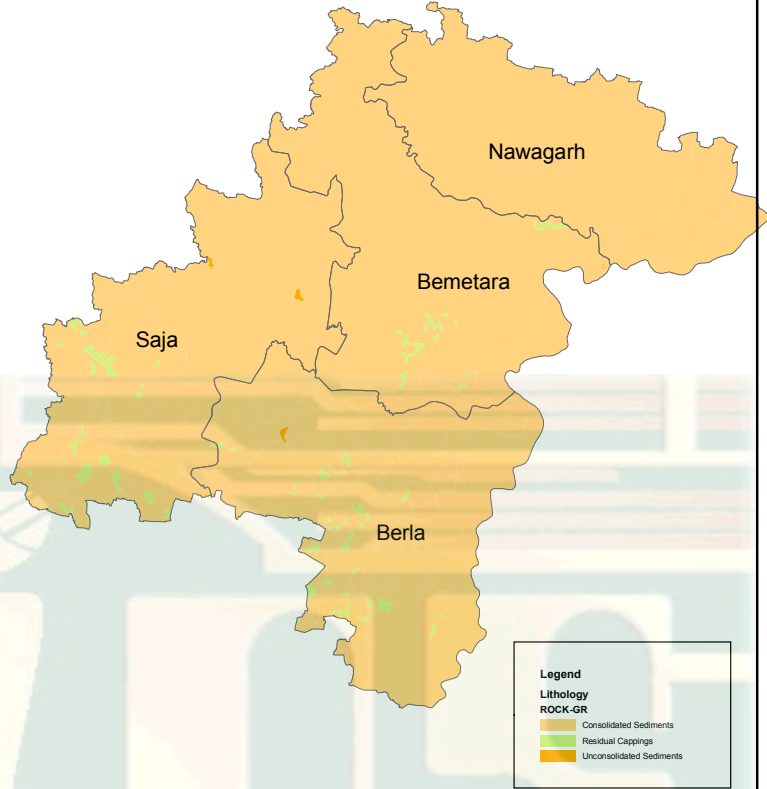

DISTRICT-BEMETARA

Ground Water Prospect Map

Lithology Map

Location Map